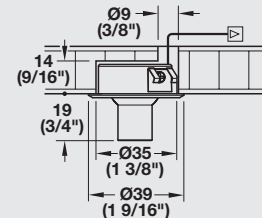

Item No.	833.78.090	833.78.091	833.78.092	833.78.093
SRP	\$36.00	\$36.00	\$36.00	\$36.00
Light Color (K)	4000 (cool white)		6000 (daylight)	
Drill hole	Ø35 mm (1 3/8")			
Ø x L	39 x 31 mm (1 9/16" x 1 1/4")			
Wattage	1			
LEDs	1			
Lumen	79		90	
Lumen per watt	79		90	
CRI	85		82	
Energy Efficiency class	A+			
Weighted energy consumption	1.10			
Material	Aluminum			
Finish	silver colored anodized	black	silver colored anodized	black
Supplied with	2 m (78 3/4") lead			

90° Plug adapter
> Item No. 833.89.018 **SRP \$7.00**

Replacement jumper cable
> Item No. 833.80.720 **SRP \$0.50**

Item No.	833.80.900	833.80.901
SRP	\$30.00	\$50.00
L x W x H	140 x 43 x 20 (5 1/2" x 1 11/16" x 13/16")	195 x 43 x 28 (7 11/16" x 1 11/16" x 1 1/8")
Wattage	1 – 4	5 – 10
Input voltage	100–240 V; 50–60 Hz	
Output current	350 mA	
Number of slots	4	10
Material/Finish	Plastic, black	
Supplied with	Mounting accessories, US power cord	

Country-specific 2 m (78 3/4") primary leads								3 m (118")
Item No.	833.89.000	833.89.001	833.89.002	833.89.003	833.89.016	833.89.005	833.89.050	833.89.008
SRP	\$10.00	\$4.00	\$4.00	\$4.00	\$4.00	\$4.00	\$4.00	\$6.00
Plug design								
Designation	UK	AU	EU	US	JP	CN	US	US
Voltage (V)	250	250	250	120	100	250	120	120