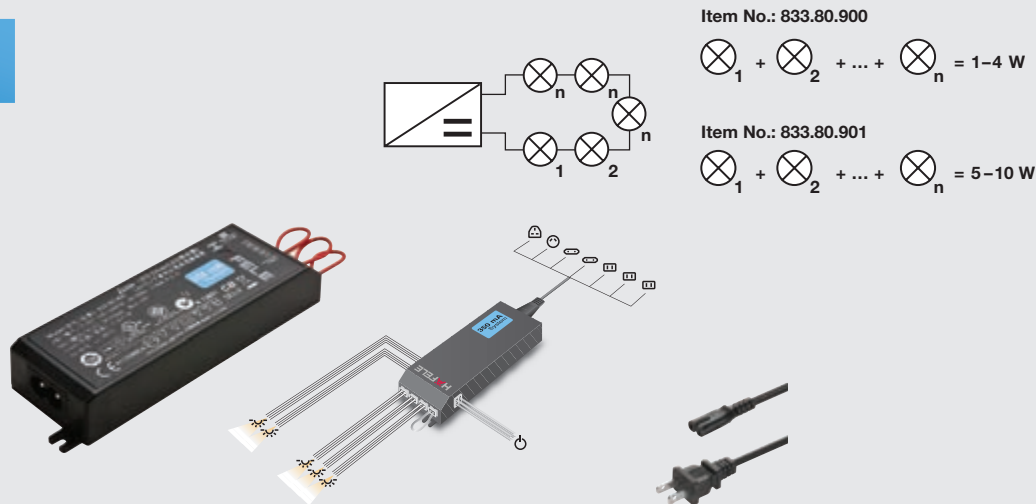

LED 4012

SPOTLIGHT

350-mA SYSTEM

- > Recess mounted
- > Swiveling light head
- > Spotlight with good lumen values
- > Perfect for presentation purposes

> Dimmable

- > Driver see page 99
- > Drill bit see page 146

Item No.	833.78.090	833.78.091	833.78.092	833.78.093
SRP	\$36.00	\$36.00	\$36.00	\$36.00
Light Color (K)	4000 (cool white)		6000 (daylight)	
Drill hole	Ø35 mm (1 3/8")			
Ø x L	39 x 31 mm (1 9/16" x 1 1/4")			
Wattage	1			
LEDs	1			
Lumen	79		90	
Lumen per watt	79		90	
CRI	85		82	
Energy Efficiency class	A+			
Weighted energy consumption	1.10			
Material	Aluminum			
Finish	silver colored anodized	black	silver colored anodized	black
Supplied with	2 m (78 3/4") lead			

4000 K	6000 K	25°
4950 lx	5000 lx	250 (9 13/16")
1500 lx	1525 lx	500 (19 11/16")
895 lx	995 lx	750 (29 1/2")
410 lx	425 lx	1000 (39 3/8")

LOOX LED DRIVER

CONSTANT VOLTAGE 350 mA DRIVER

350-mA SYSTEM

- > Suitable for all of the world's power systems
- > With an integrated port for a wide selection of switches

- ! > Degree of protection : IP20
- > Loox drivers cannot be controlled by a dimmer wall switch
- ➔ > Switches see pages 113 - 116
- > Extension leads see page 127

⊕ Power cord with 90° plug
2 m (78 3/4")
> Item No. 833.89.017 **SRP \$5.00**